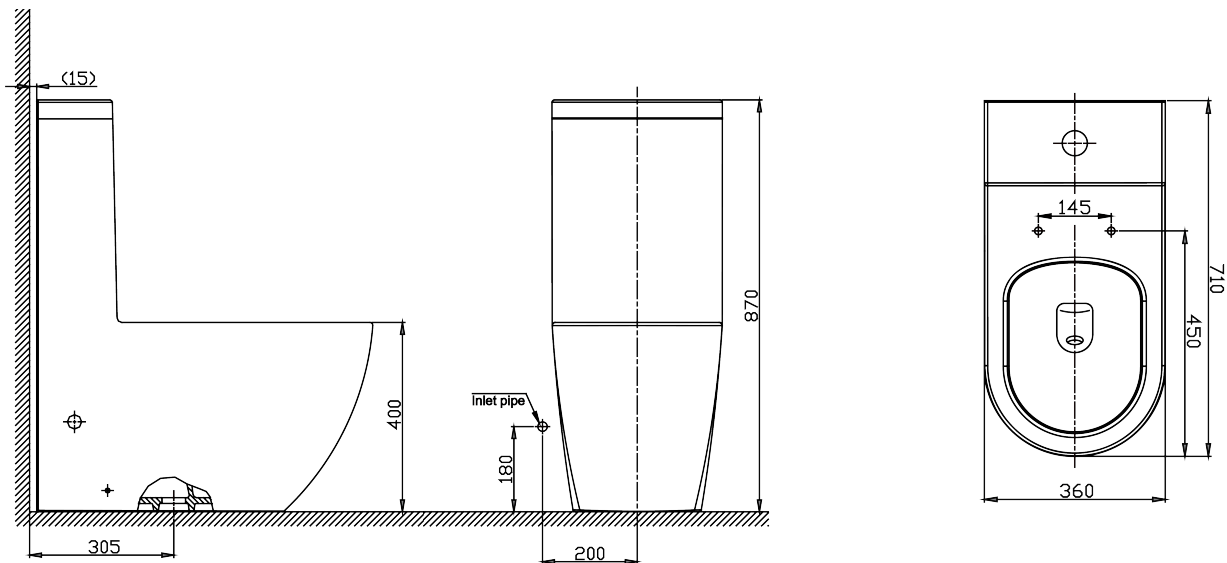

Specification:

Inspiration Enriches Life

www.bravat.com