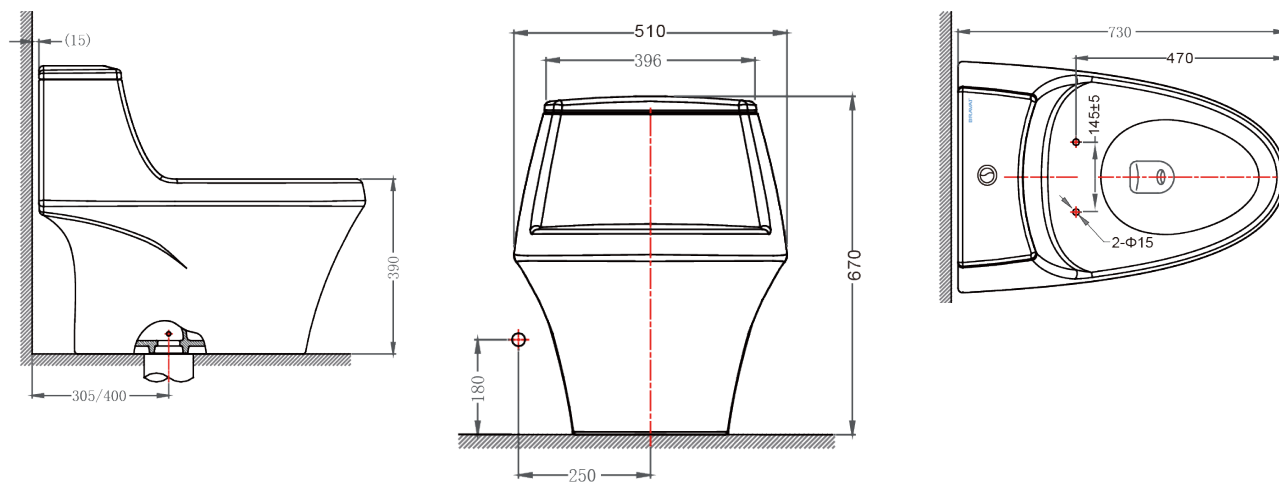

Ref Code:
Room Type:
Description: One-piece Toilet
Brand: Bravat

Color: -
Finishing: -
Materials: -
Dimension:

C21120XUW-3BA-ENG

Parkel
One-piece Toilet

- One-piece Toilet
- 730x510x630mm
- 3 / 4.5L Dual Flush
- Rough-in: S-trap 305m
- Jet Siphonic
- WDI Cistern Mechanism
- UF Soft-close Seat Cover

Unit: PCS
 QTY/CTN: 1
 CTN Size(mm): 755 x 535 x 715
 NW(KGs): 45.00
 GW(KGs): 52.00
 HS Code: 6910100000

Award / Certificate :
 · Wels Lable 3

Specification:

Inspiration Enriches Life