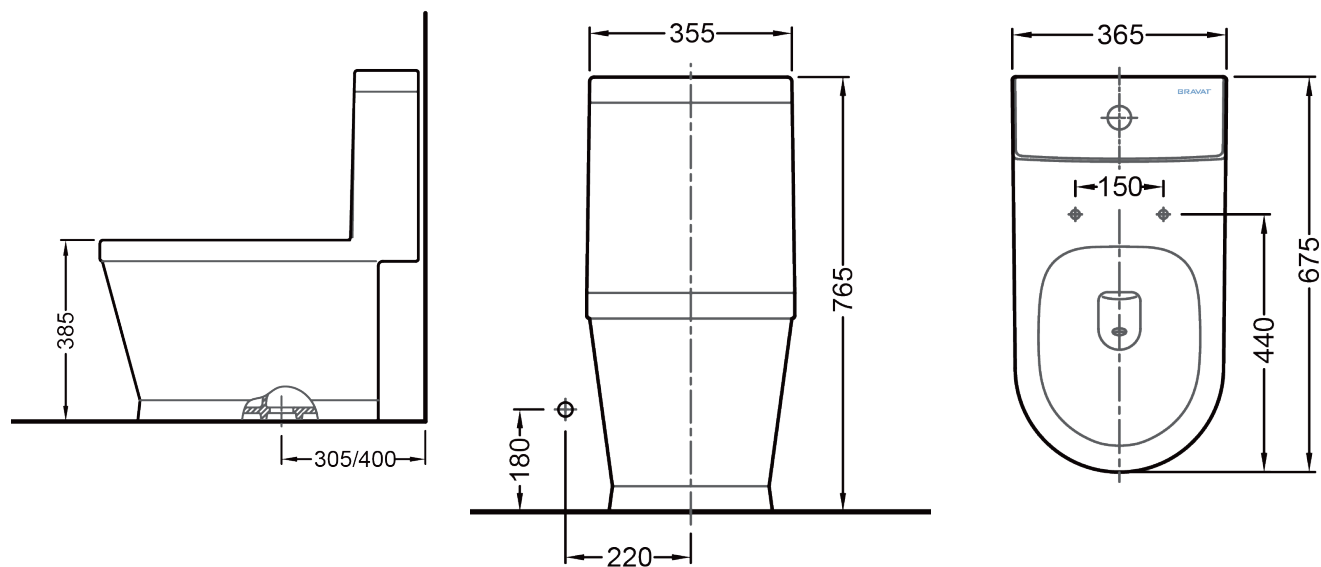

Ref Code:
Room Type:
Description: One-piece Toilet
Brand: Bravat

Color: -
Finishing: -
Materials: -
Dimension:

C21131XUW-3A-ENG

Living
One-piece Toilet

- One-piece Toilet
- 675x365x765mm
- 3 / 6L Dual Flush
- Rough-in: S-trap 305mm
- Jet Siphonic
- WDI Cistern Mechanism
- Slim UF Soft-close Seat Cover

Unit: PCS
 QTY/CTN: 1
 CTN Size(mm): 760 x 425 x 835
 NW(KGs): 42.00
 GW(KGs): 48.50
 HS Code: 6910100000

Specification:

Inspiration Enriches Life