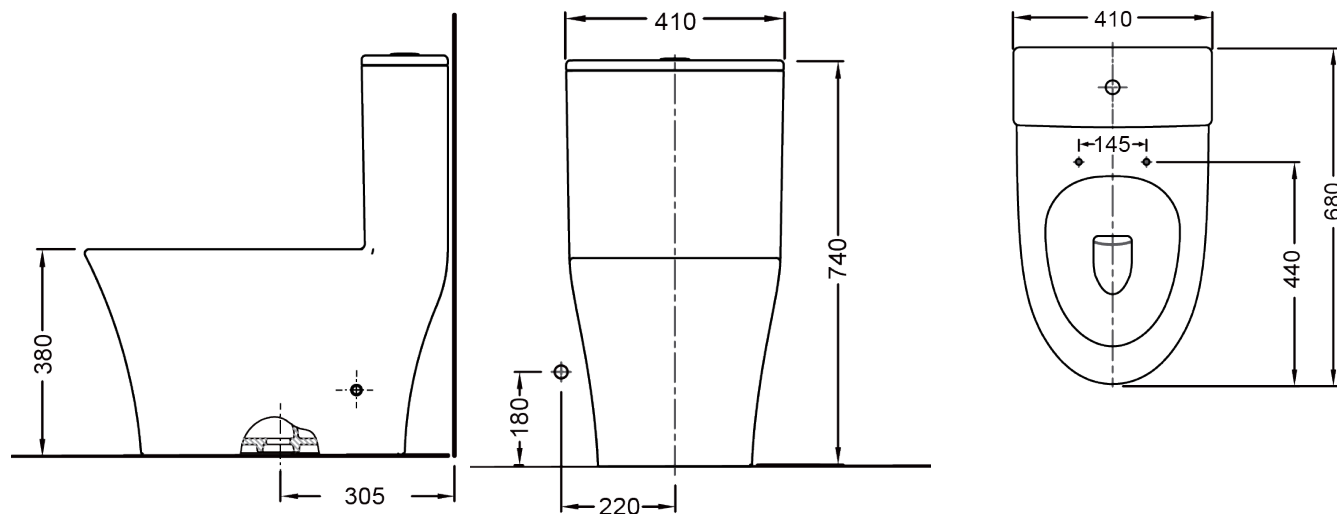

Ref Code:
Room Type:
Description: One-piece Toilet
Brand: Bravat

Color: -
Finishing: -
Materials: -
Dimension:

C21145UW-3-ENG

Affability
One-piece Toilet

- One-piece Toilet
- 675x415x740mm
- 3 / 4.5L Dual Flush
- Rough-in: S-trap 305mm
- Jet Siphonic
- Geberit Cistern Mechanism
- Slim UF Soft-close Seat Cover

Unit: PCS
QTY/CTN: 1
CTN Size(mm): 740 x 470 x 800
NW(KGs): 40.00
GW(KGs): 48.00
HS Code: 6910100000

3D: Format-MAX

Specification:

Inspiration Enriches Life