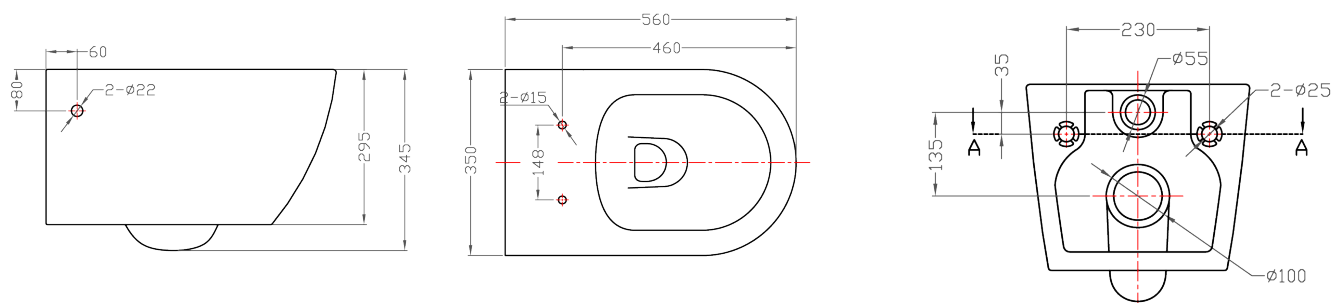

Ref Code:
Room Type:
Description: Wall-hung Toilet
Brand: Bravat

Color: -
Finishing: -
Materials: -
Dimension:

C2190UW-ENG

Gina
Wall-hung Toilet

- Wall-hung Toilet
 - 560×350×345 mm
 - 3.5 / 5L Dual Flush
 - Rough-in: P-trap
 - Wash Down
 - UF Soft-close Seat Cover
 - Fixing Kit
- (Concealed Cistern CD009N-ENG is optional for installation)

Unit: PCS
 QTY/CTN: 1
 CTN Size(mm): 440 x 420 x 585
 NW(KGs): 24.50
 GW(KGs): 31.00
 HS Code: 6910100000

Award / Certificate :
 · Wels Label 3

Specification:

More Photos:

Inspiration Enriches Life

www.bravat.com
reddot 