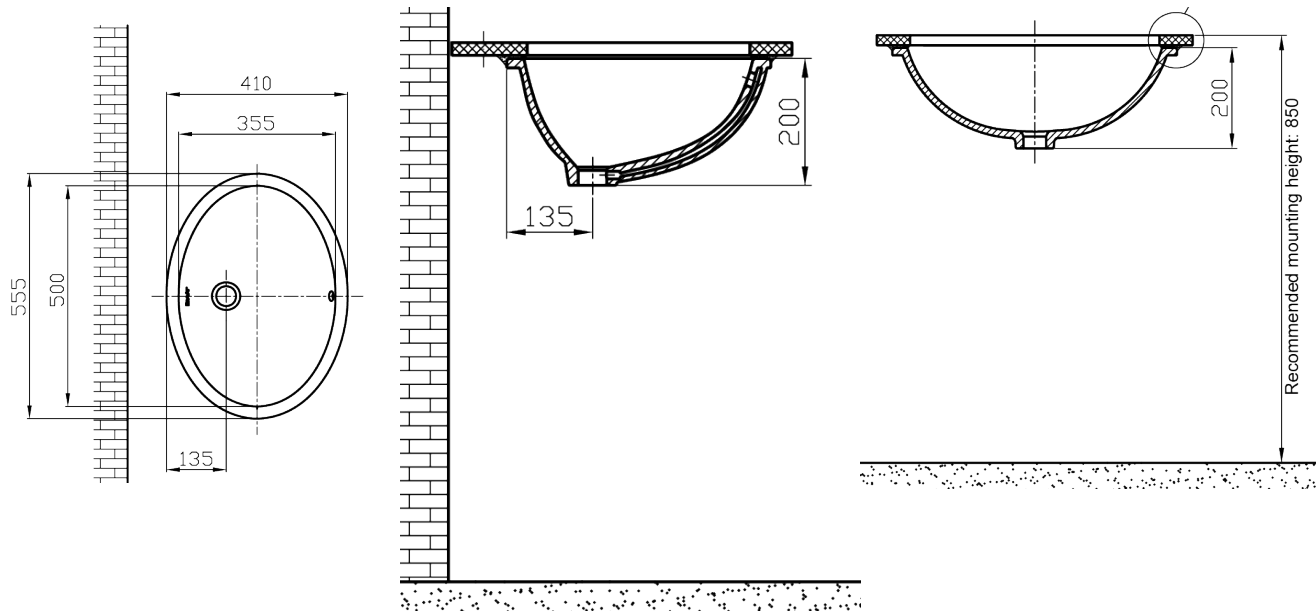

Ref Code:
Room Type:
Description: Under-counter Basin - 555 x 410
Brand: Bravat

Color: -
Finishing: -
Materials: -
Dimension:

C22102W-ENG

Under-counter Basin - 555 x 410

- Under-counter Basin
- 555x410x200mm
- With Overflow Hole

Unit: PCS
 QTY/CTN: 1
 CTN Size(mm): 585 x 445 x 230
 NW(KGs): 8.87
 GW(KGs): 9.40
 HS Code: 6910100000

Specification:

Inspiration Enriches Life

www.bravat.com
