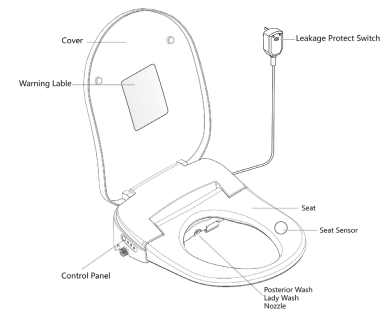

Ref Code:
Room Type:
Description: Intelligent Seat Cover
Brand: Bravat

Color: -
Finishing: -
Materials: -
Dimension:

CZ9952W-C-VP

Intelligent Seat Cover

- Remote
- Seat Heating, Rear Wash, Lady Wash, Warm Air Dryer, Deodorization, Night Light
- Instant Heating Type
- Water Temperature Adjustable
- Pressure: 0.07MPa-0.60MPa
- Rated Voltage: AC220V (180-260 available) , 50HZ
- With Fittings
- Available for 2190 / 21172 / 21176 / 01003 / 2164 / 21131 / 2181 / 02005 / 21130 / 01011

Unit: PCS
QTY/CTN: 1
CTN Size(mm): 0 x 0 x 0
NW(KGs): 0.00
GW(KGs): 0.00
HS Code: 6910100000

3D: Format-STP

Specification:

Accessories

- | | |
|--|--|
| 1. Bidet main body | 2. Accessories of pipe works |
| |
three - way pipe with filter

Inlet pipe/Connect the water inlet of seat cover |
| 3. Accessories | 4. manual |
|
Firing plate 2pcs

Washer plate 2pcs

Main body fixing plate 1pc

Expansion nut 2pcs | |