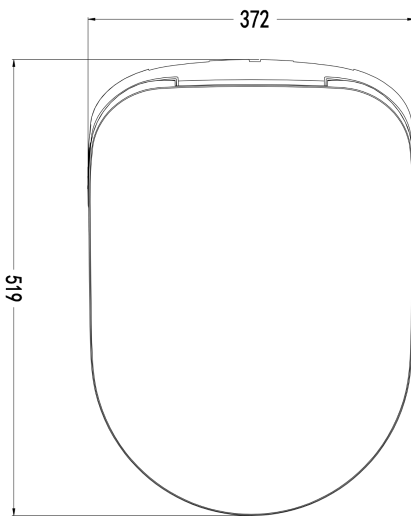

Ref Code:
Room Type:
Description: Intelligent Seat Cover
Brand: Bravat

Color: -
Finishing: -
Materials: -
Dimension:

CZ9952W-C-VP

Intelligent Seat Cover

- Remote
- Seat Heating, Rear Wash, Lady Wash, Warm Air Dryer, Deodorization, Night Light
- Instant Heating Type
- Water Temperature Adjustable
- Pressure: 0.07MPa-0.60MPa
- Rated Voltage: AC220V (180-260 available) , 50HZ
- With Fittings
- Available for 2190 / 21172 / 21176 / 01003 / 2164 / 21131 / 2181 / 02005 / 21130 / 01011

Unit: PCS
QTY/CTN: 1
CTN Size(mm): 0 x 0 x 0
NW(KGs): 0.00
GW(KGs): 0.00
HS Code: 6910100000

3D: Format-STP

Specification:

Accessories

- | | |
|--|--|
| 1. Bidet main body | 2. Accessories of pipe works |
| |
three - way pipe with filter