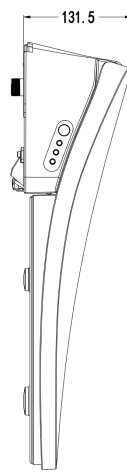

Ref Code:
Room Type:
Description: Intelligent Seat Cover
Brand: Bravat

Color: -
Finishing: -
Materials: -
Dimension:

CZ9952W-C-VP

Intelligent Seat Cover

- Remote
- Seat Heating, Rear Wash, Lady Wash, Warm Air Dryer, Deodorization, Night Light
- Instant Heating Type
- Water Temperature Adjustable
- Pressure: 0.07MPa-0.60MPa
- Rated Voltage: AC220V (180-260 available) , 50HZ
- With Fittings
- Available for 2190 / 21172 / 21176 / 01003 / 2164 / 21131 / 2181 / 02005 / 21130 / 01011

Unit: PCS
QTY/CTN: 1
CTN Size(mm): 0 x 0 x 0
NW(KGs): 0.00
GW(KGs): 0.00
HS Code: 6910100000

3D: Format-STP

Specification:

Accessories

- | | |
|--|--|
| 1. Bidet main body | 2. Accessories of pipe works |
| |
three - way pipe with filter

Inlet pipe/Connect the water inlet of seat cover |
| 3. Accessories | 4. manual |
|
Firing plate 2pcs

Washer plate 2pcs

Main body fixing plate 1pc

Expansion nut 2pcs | |