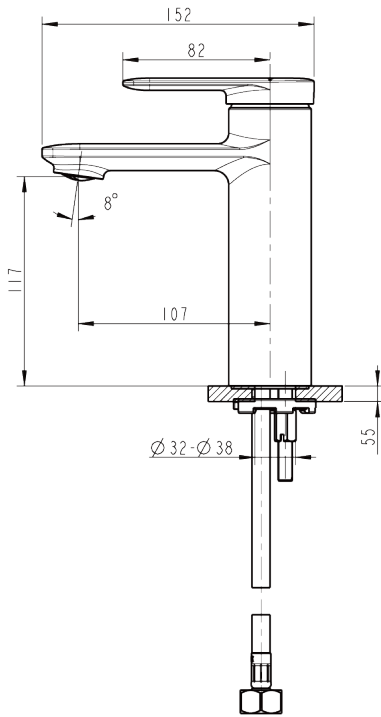

Ref Code:
Room Type:
Description: Single Handle Basin Mixer
Brand: Bravat

Color: -
Finishing: -
Materials: -
Dimension:

F1369402CP-ENG

Eddie
Single Handle Basin Mixer

- DZR Brass Body
- Zinc Handle
- Kerox 35mm Ceramic Cartridge
- 650mm M10 x G1/2 SS Hose 2pcs
- Neoperl Aerator (coin slot)
- Finish: Chrome

Unit: PCS
QTY/CTN: 6
CTN Size(mm): 420 x 255 x 255
NW(KGs): 8.64
GW(KGs): 11.00
HS Code: 8481809000

3D: Format-STP

Award / Certificate :

- iF
- Reddot
- Water Mark

Specification:

Series Info