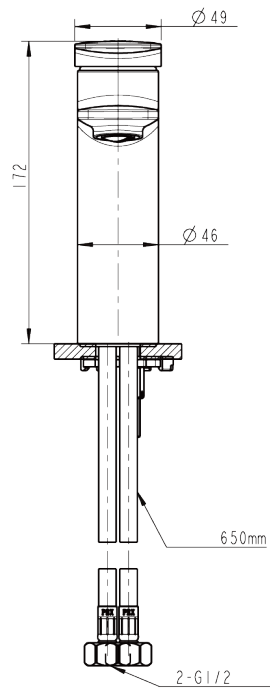

Ref Code:
Room Type:
Description: Single Handle Basin Mixer
Brand: Bravat

Color: -
Finishing: -
Materials: -
Dimension:

F1369402CP-ENG

Eddie
Single Handle Basin Mixer

- DZR Brass Body
- Zinc Handle
- Kerox 35mm Ceramic Cartridge
- 650mm M10 x G1/2 SS Hose 2pcs
- Neoperl Aerator (coin slot)
- Finish: Chrome

Unit: PCS
QTY/CTN: 6
CTN Size(mm): 420 x 255 x 255
NW(KGs): 8.64
GW(KGs): 11.00
HS Code: 8481809000

3D: Format-STP

Award / Certificate :

- iF
- Reddot
- Water Mark

Specification:

Series Info