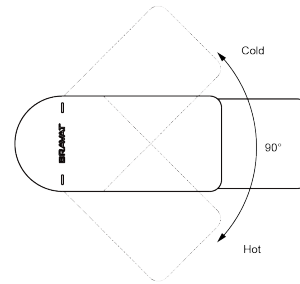

Ref Code:
Room Type:
Description: Single Handle Basin Mixer
Brand: Bravat

Color: -
Finishing: -
Materials: -
Dimension:

F1369402CP-ENG

Eddie
Single Handle Basin Mixer

- DZR Brass Body
- Zinc Handle
- Kerox 35mm Ceramic Cartridge
- 650mm M10 x G1/2 SS Hose 2pcs
- Neoperl Aerator (coin slot)
- Finish: Chrome

Unit: PCS
QTY/CTN: 6
CTN Size(mm): 420 x 255 x 255
NW(KGs): 8.64
GW(KGs): 11.00
HS Code: 8481809000

3D: Format-STP

Award / Certificate :

- iF
- Reddot
- Water Mark

Specification:

Series Info