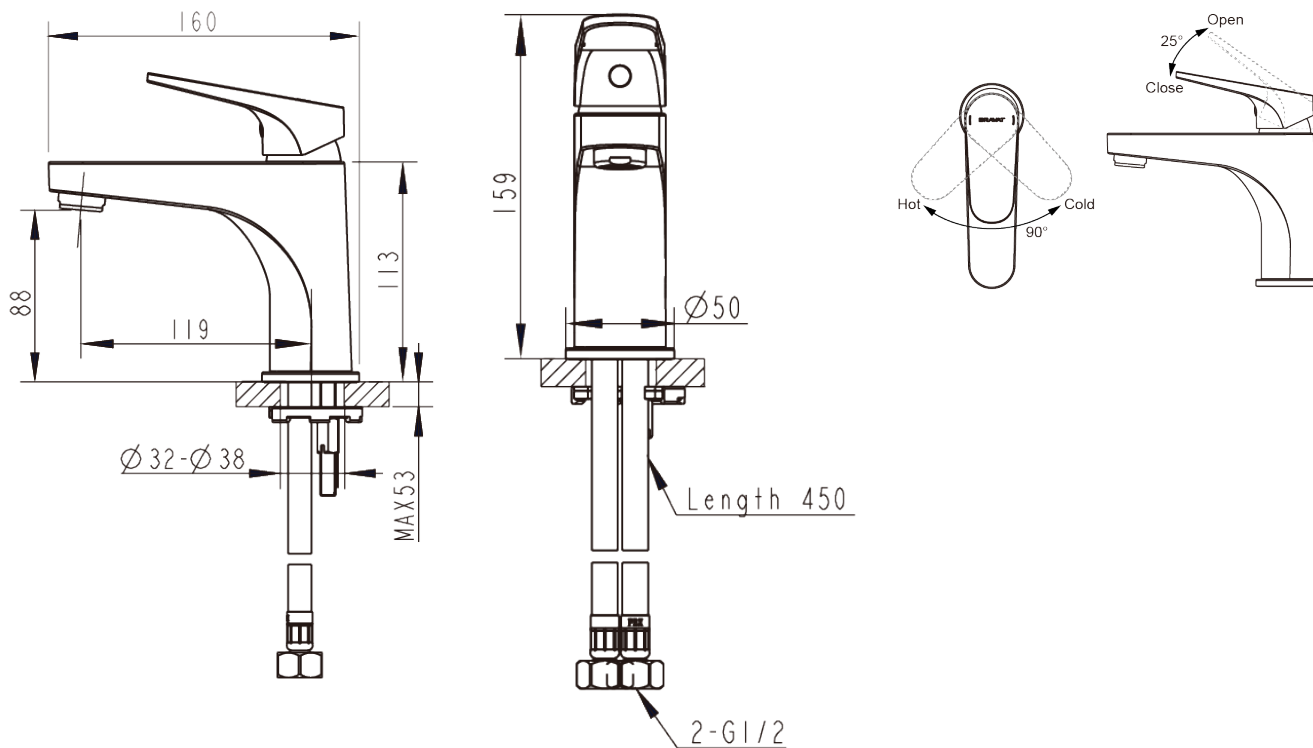

Ref Code:
Room Type:
Description: Single Handle Basin Mixer
Brand: Bravat

Color: -
Finishing: -
Materials: -
Dimension:

F1191238CP-RUS

Eler
Single Handle Basin Mixer

- Brass Body
- Zinc Handle
- Sedal Cartridge
- 450mm M10xG1/2 SS Hose 2pcs
- Neoperl Aerator
- Finish: Chrome
- body 24h Acid salt spray test 10 level
- spare part 24h Acid salt spray test 7 level
- with option Aerator 5E0004500PL0 meet 4.2L @ 0.45Mpa

Unit: PCS
QTY/CTN: 8
CTN Size(mm): 480 x 380 x 180
NW(KGs): 11.17
GW(KGs): 13.74
HS Code: 8481809000

Award / Certificate :
· Water Mark
· CE
· LEED

Specification:

More Photos:

Product Info

Inspiration Enriches Life