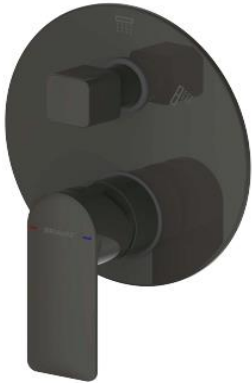

**PB8369402BW-2-07**

**Built-in Bath & Shower Mixer Trim Set  
(2-function)**

- Zinc Handle
- DZR Brass Cover
- 2-function Rotatory Diverter
- Finish: Black
- Remark: Match with Built-in body set D982K-A