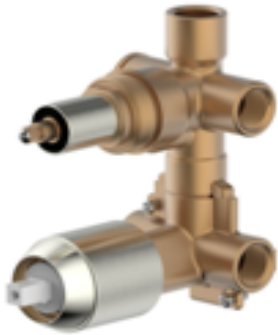

**D982AP-A-07**

**Built-in Bath & Shower Mixer Body Set  
(2-function) - Black**

- Brass Body
- Kerox 35mm Ceramic Cartridge
- 2-function
- Remark: Match with trim set P69193K-2-ENG

Dwg.