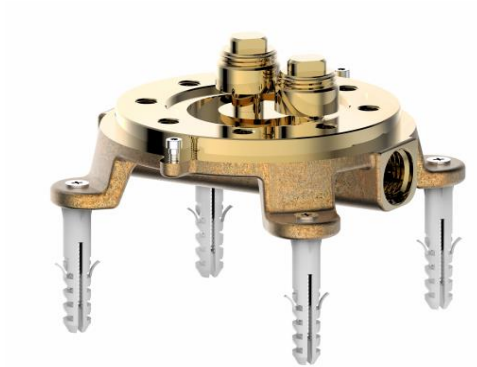

D9102N-07

Free Standing Bath & Shower Mixer Built-in Body

- Brass
- G1/2 (male thread) inlet tube
- G3/8 (male thread) outlet tube

Dwg.